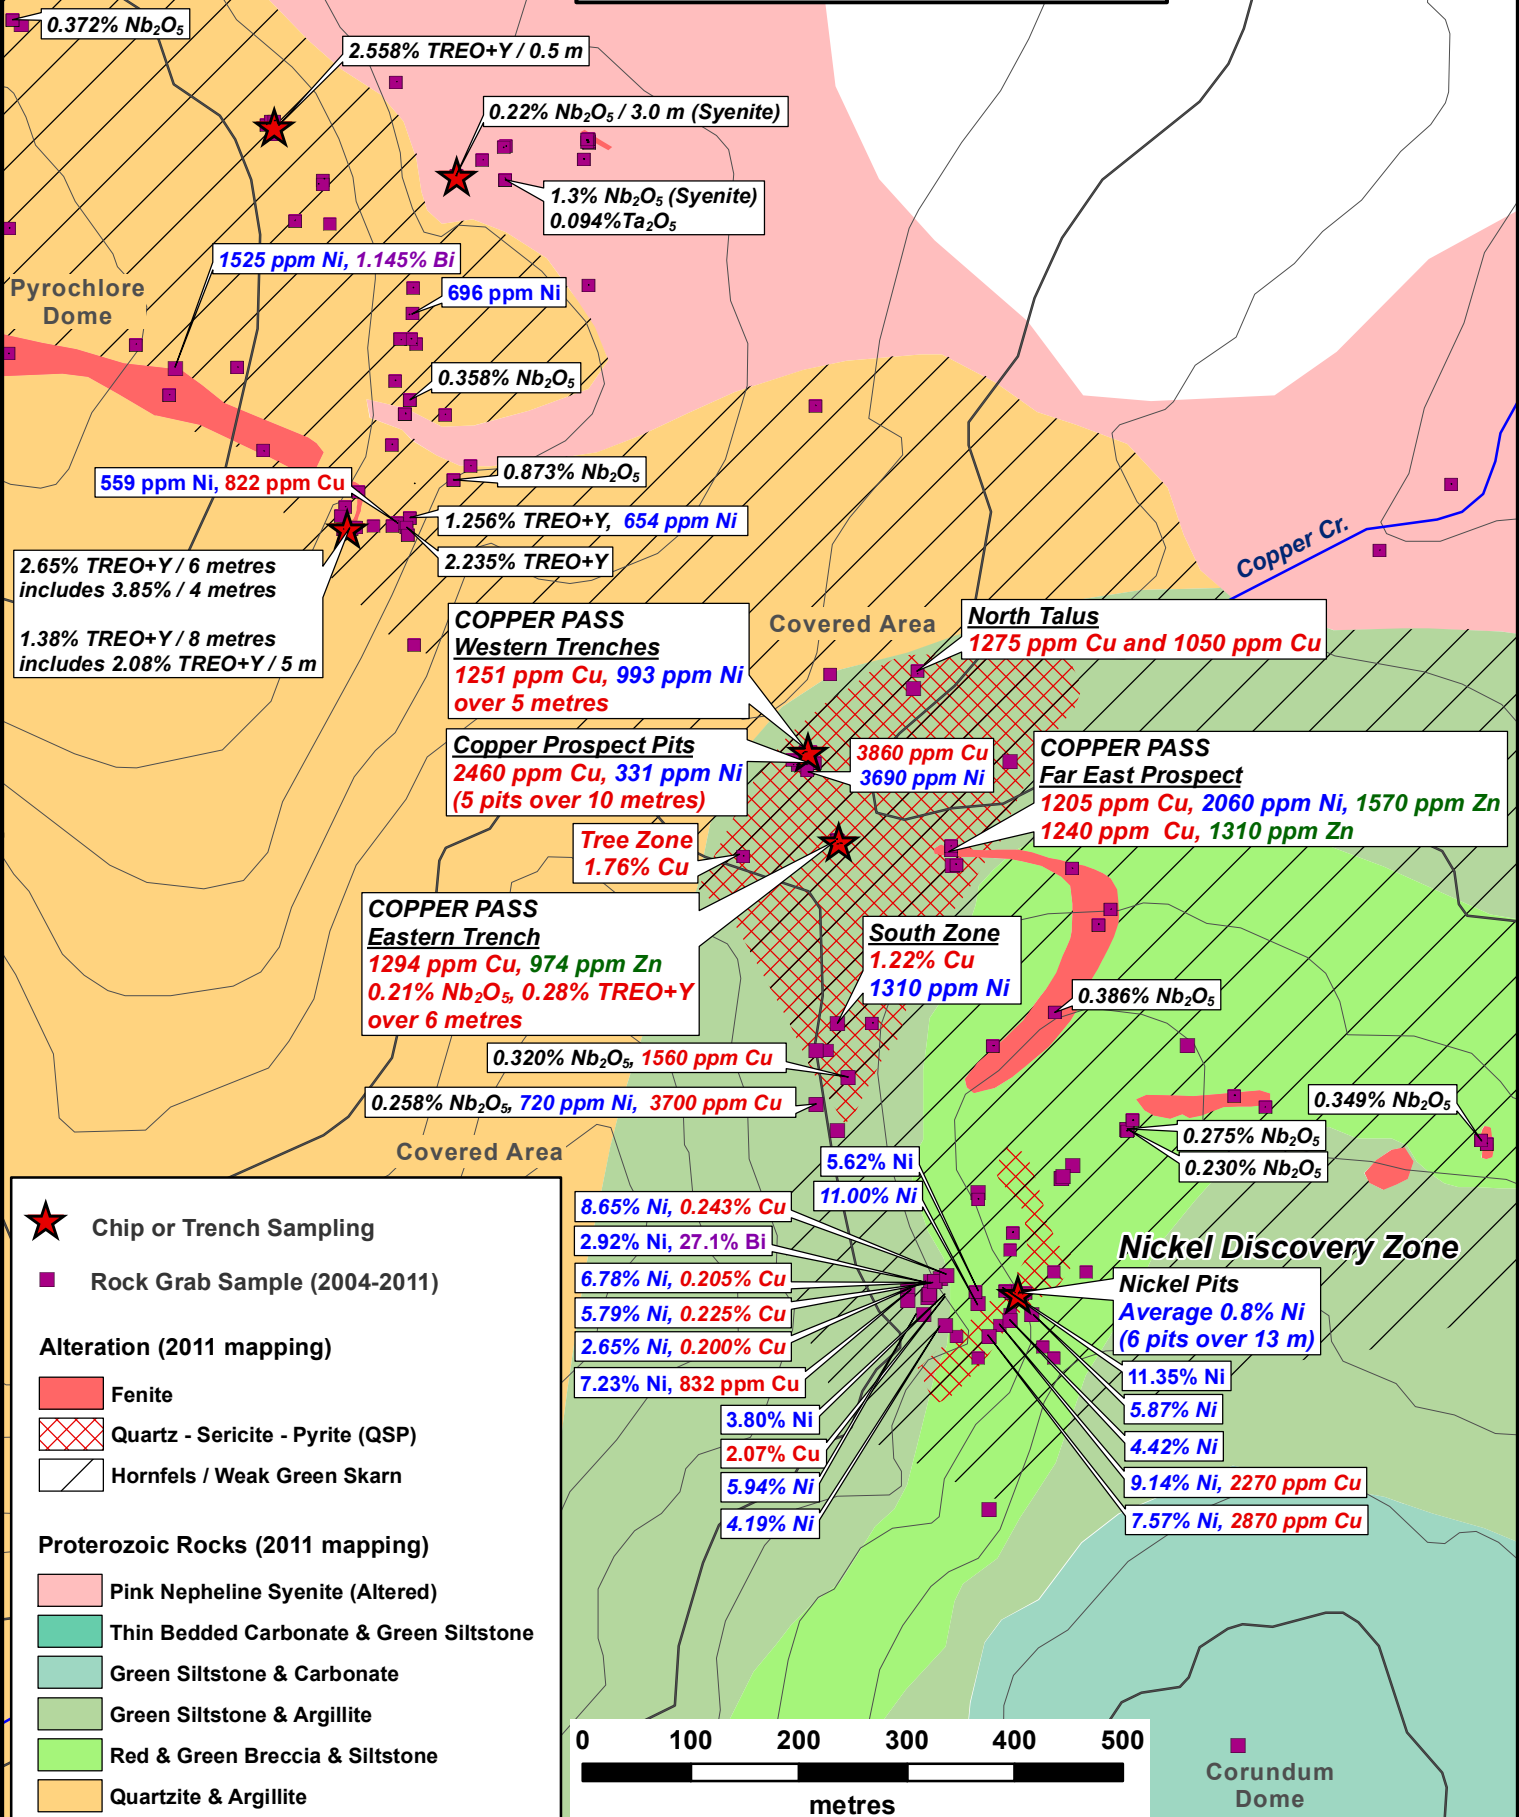

BANDITO PROPERTY, Yukon

Trench & Rock Sampling Copper, Nickel & Niobium

★ Chip or Trench Sampling

■ Rock Grab Sample (2004-2011)

Alteration (2011 mapping)

- Fenite
- Quartz - Sericite - Pyrite (QSP)
- Hornfels / Weak Green Skarn

Proterozoic Rocks (2011 mapping)

- Pink Nepheline Syenite (Altered)
- Thin Bedded Carbonate & Green Siltstone
- Green Siltstone & Carbonate
- Green Siltstone & Argillite
- Red & Green Breccia & Siltstone
- Quartzite & Argillite

■ Corundum Dome