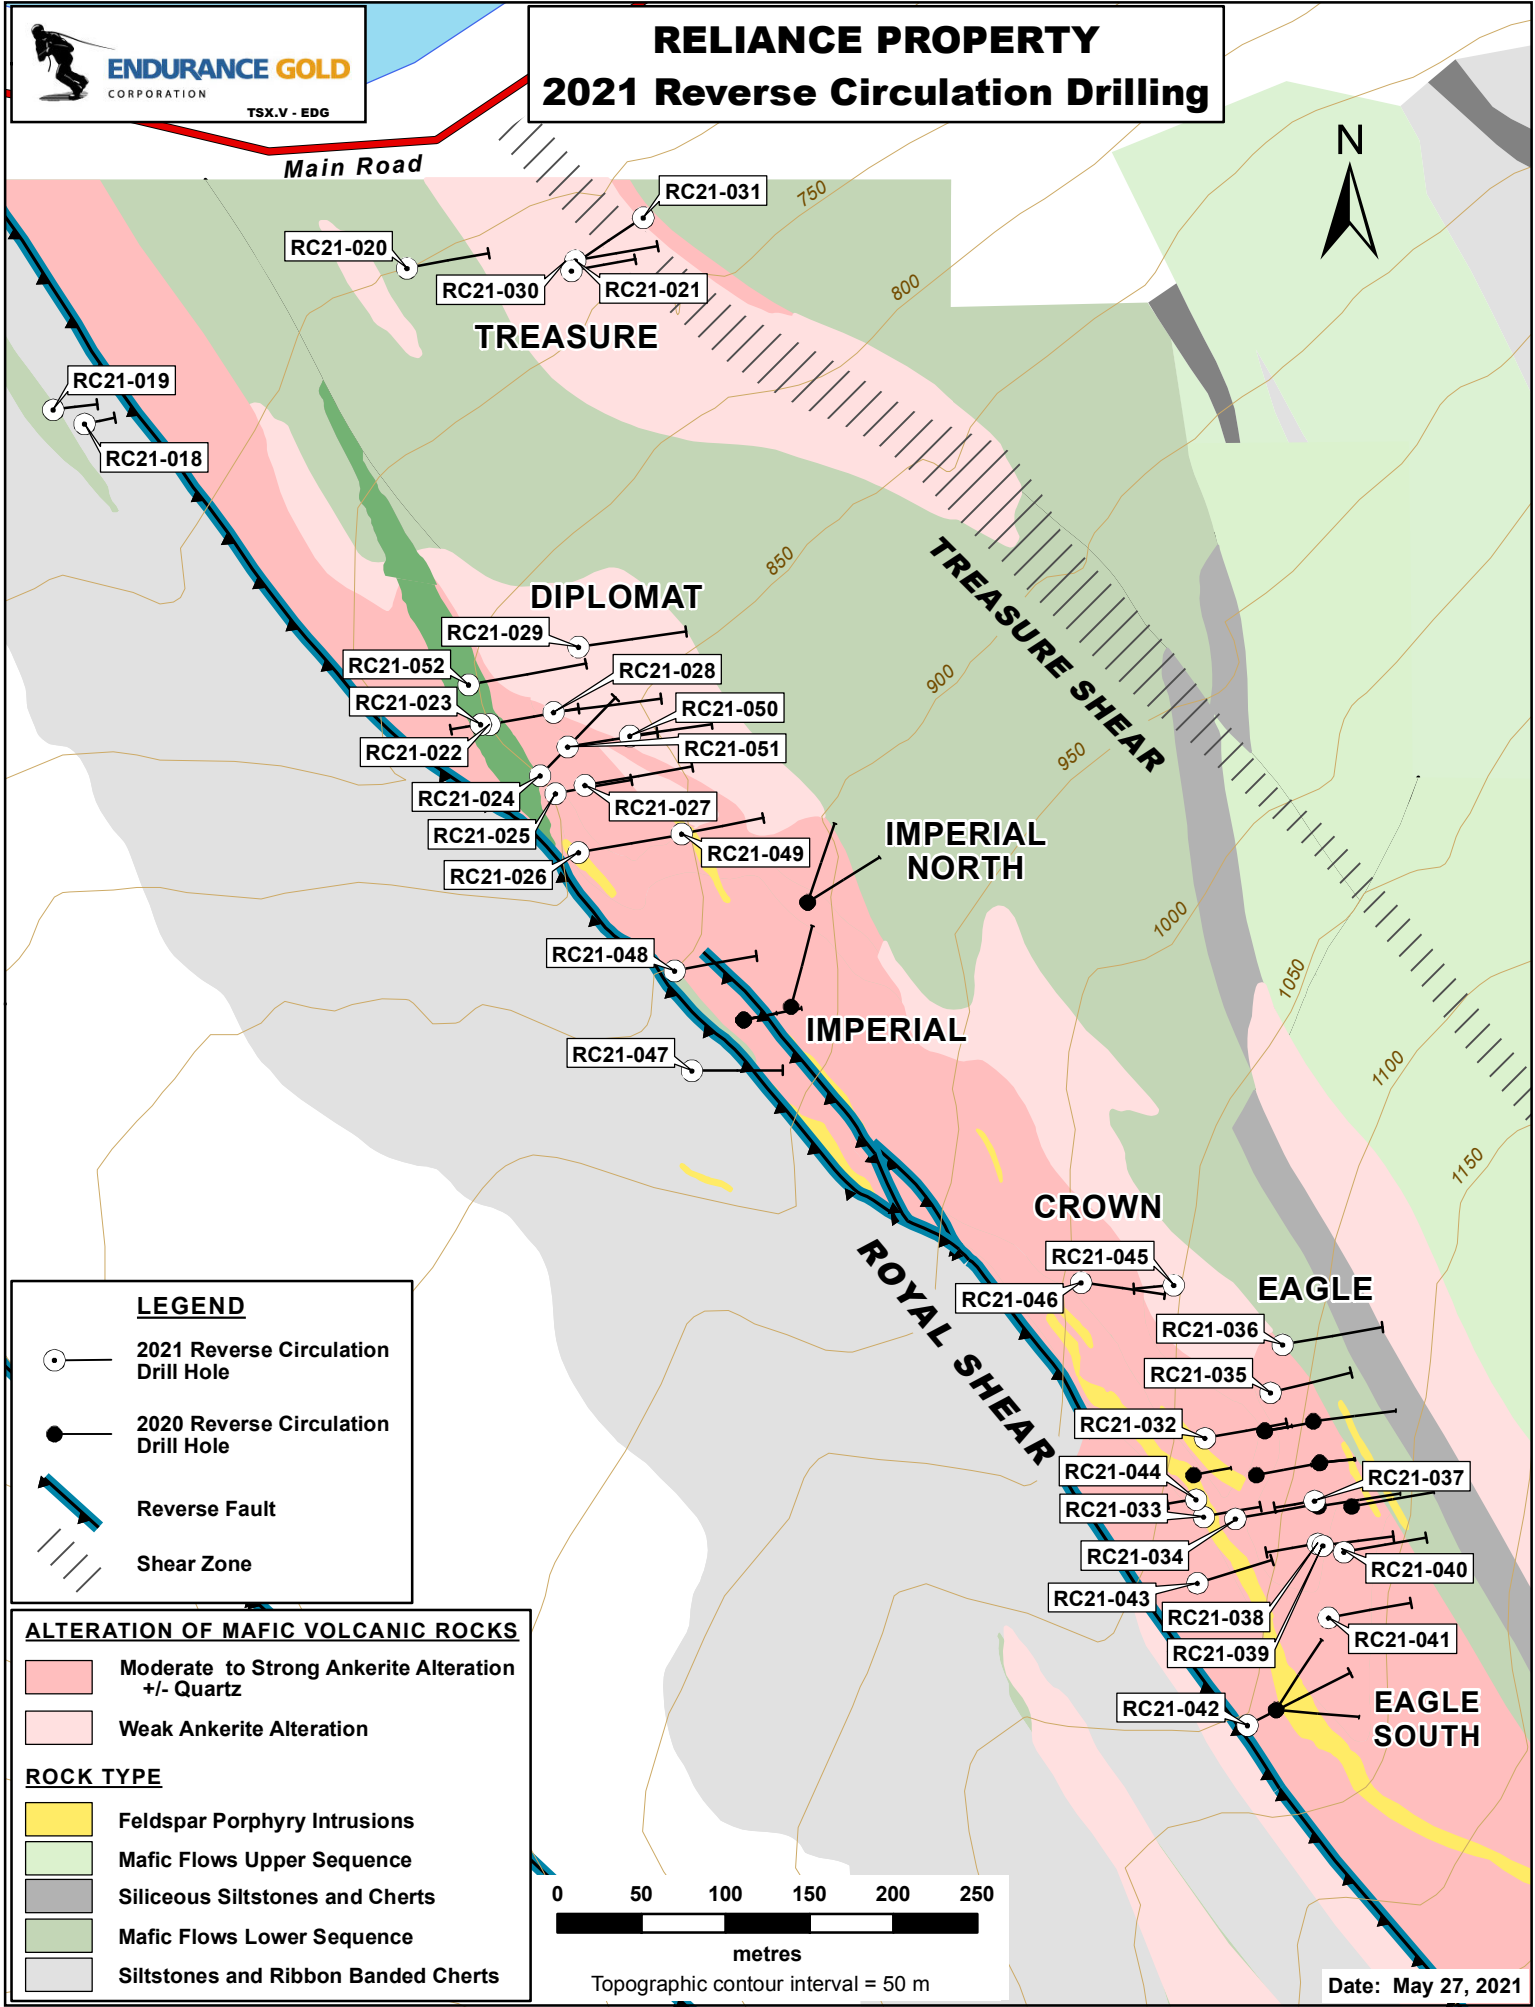

RELIANCE PROPERTY 2021 Reverse Circulation Drilling

Main Road

TREASURE

DIPLOMAT

IMPERIAL NORTH

IMPERIAL

CROWN

EAGLE

EAGLE SOUTH

TREASURE SHEAR

ROYAL SHEAR

Date: May 27, 2021