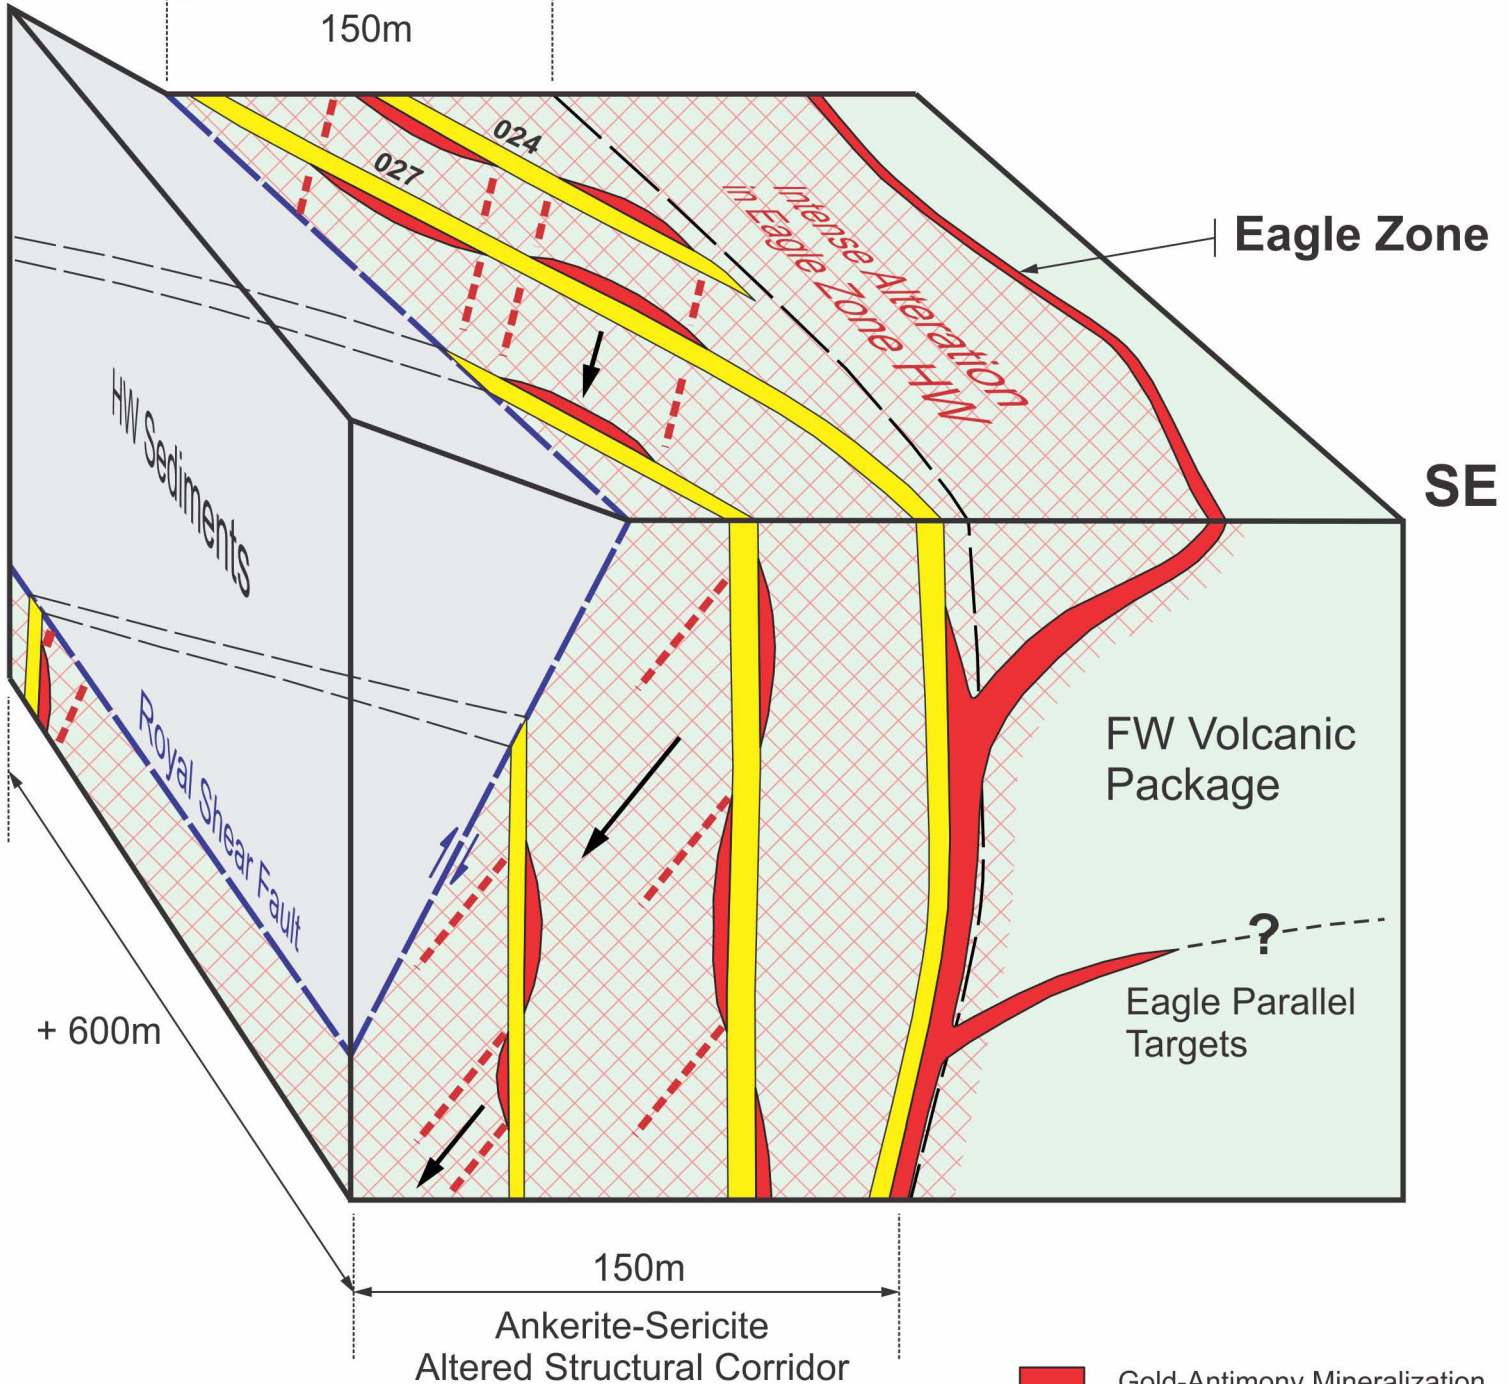

# Reliance Property, BC Eagle Area Geological Model

September 2022

NW

Eagle South Zone  
Feeder Target

150m

-  Gold-Antimony Mineralization
-  Plunging Feeder Zones
-  Brecciated Quartz Veins