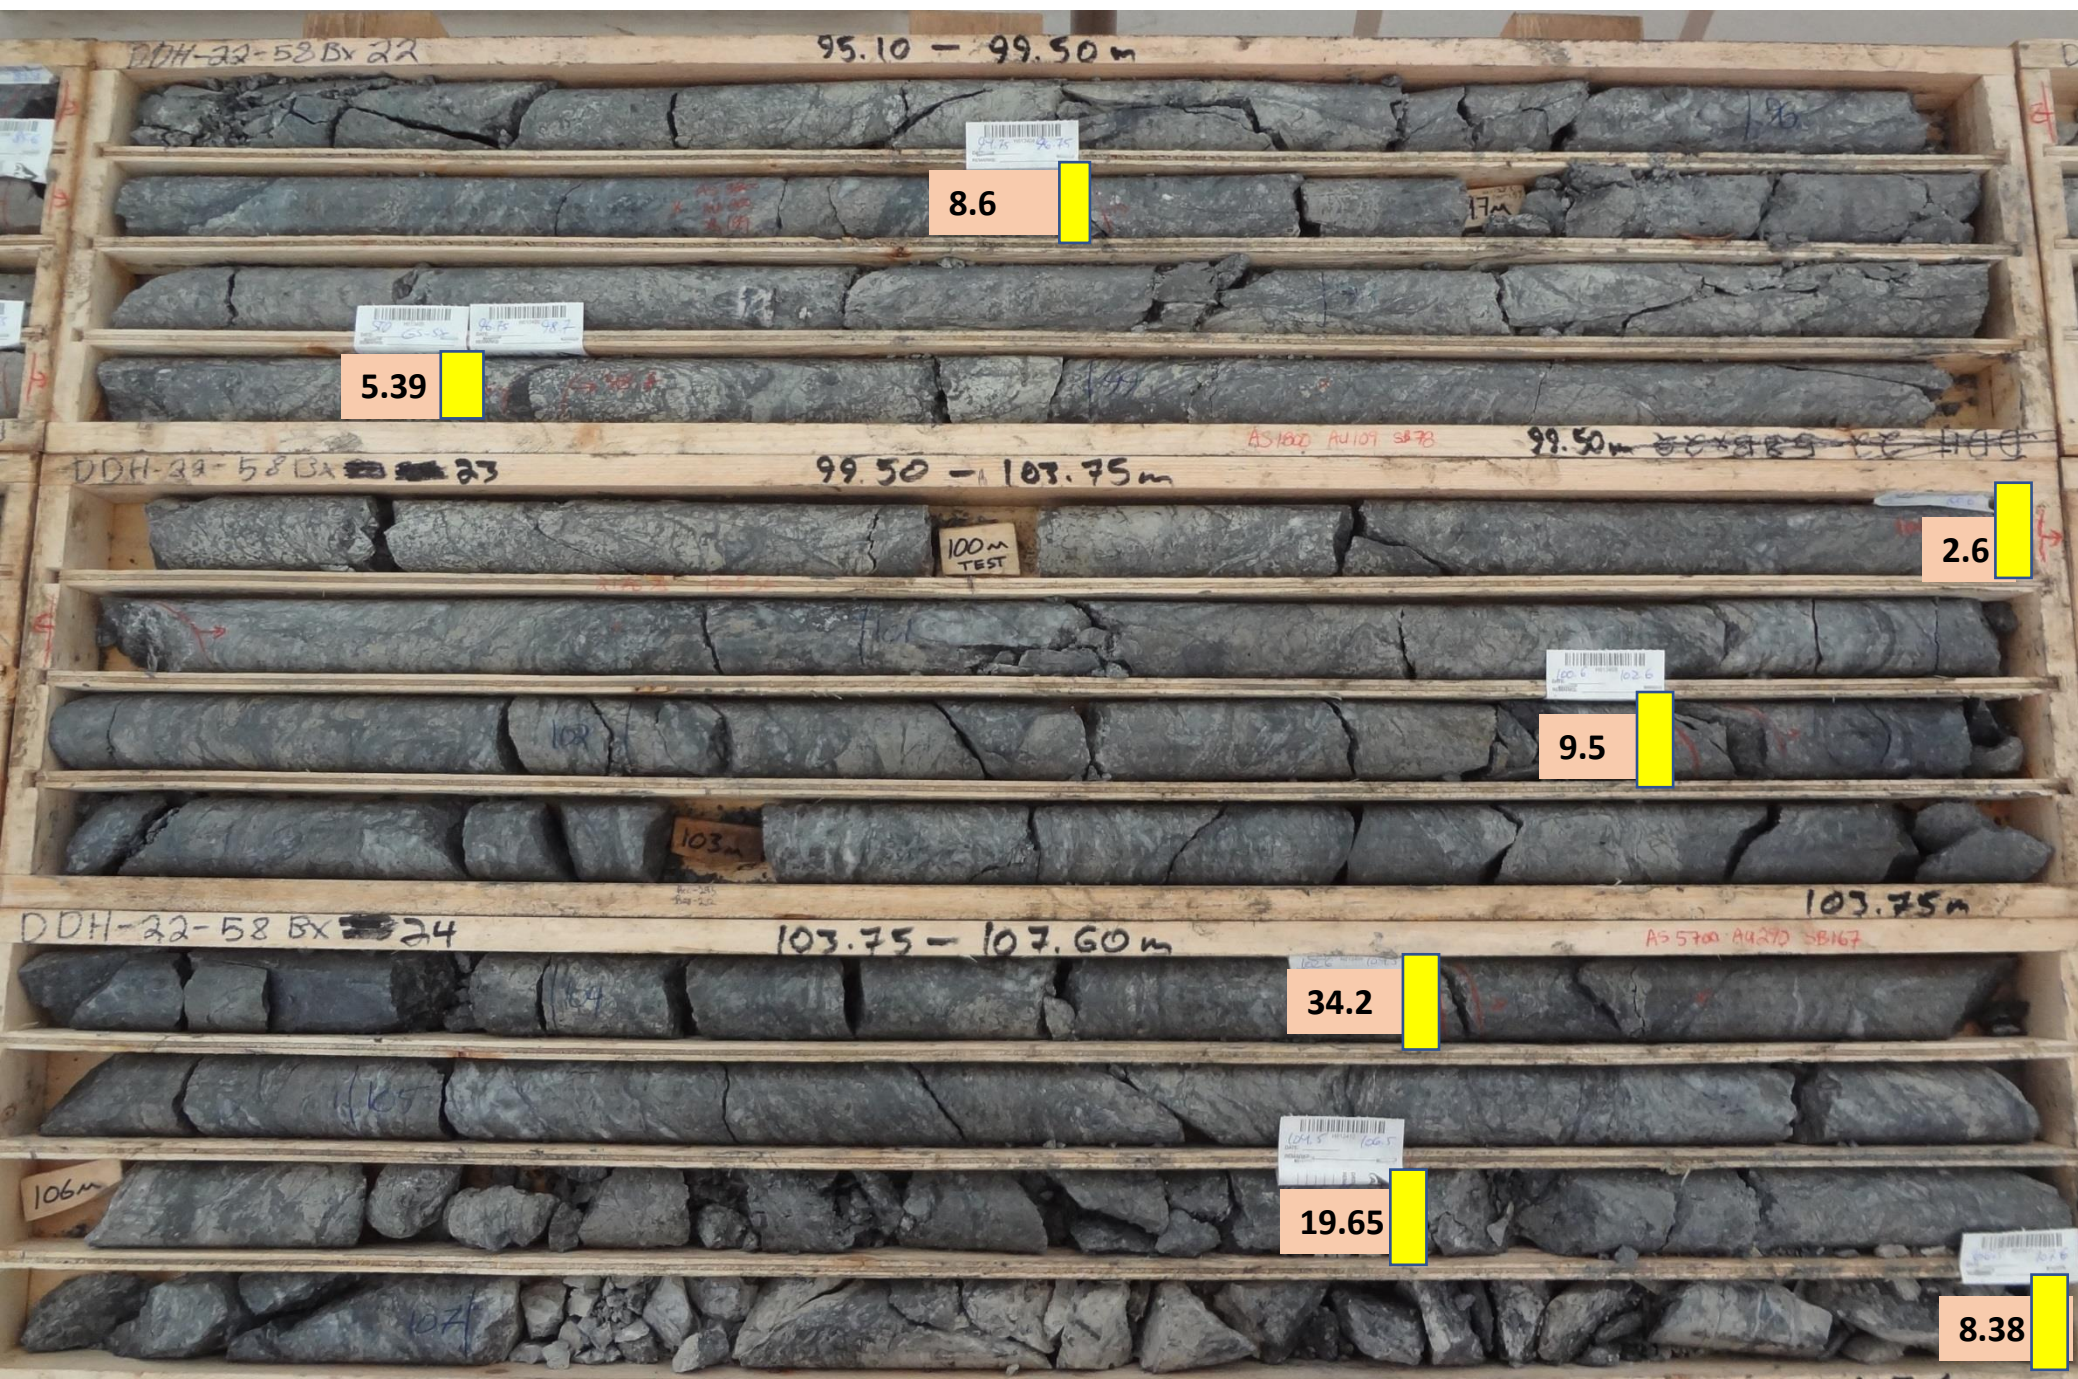

DDH22-058

12.85 gpt
Gold over
12.9 m

= gpt gold