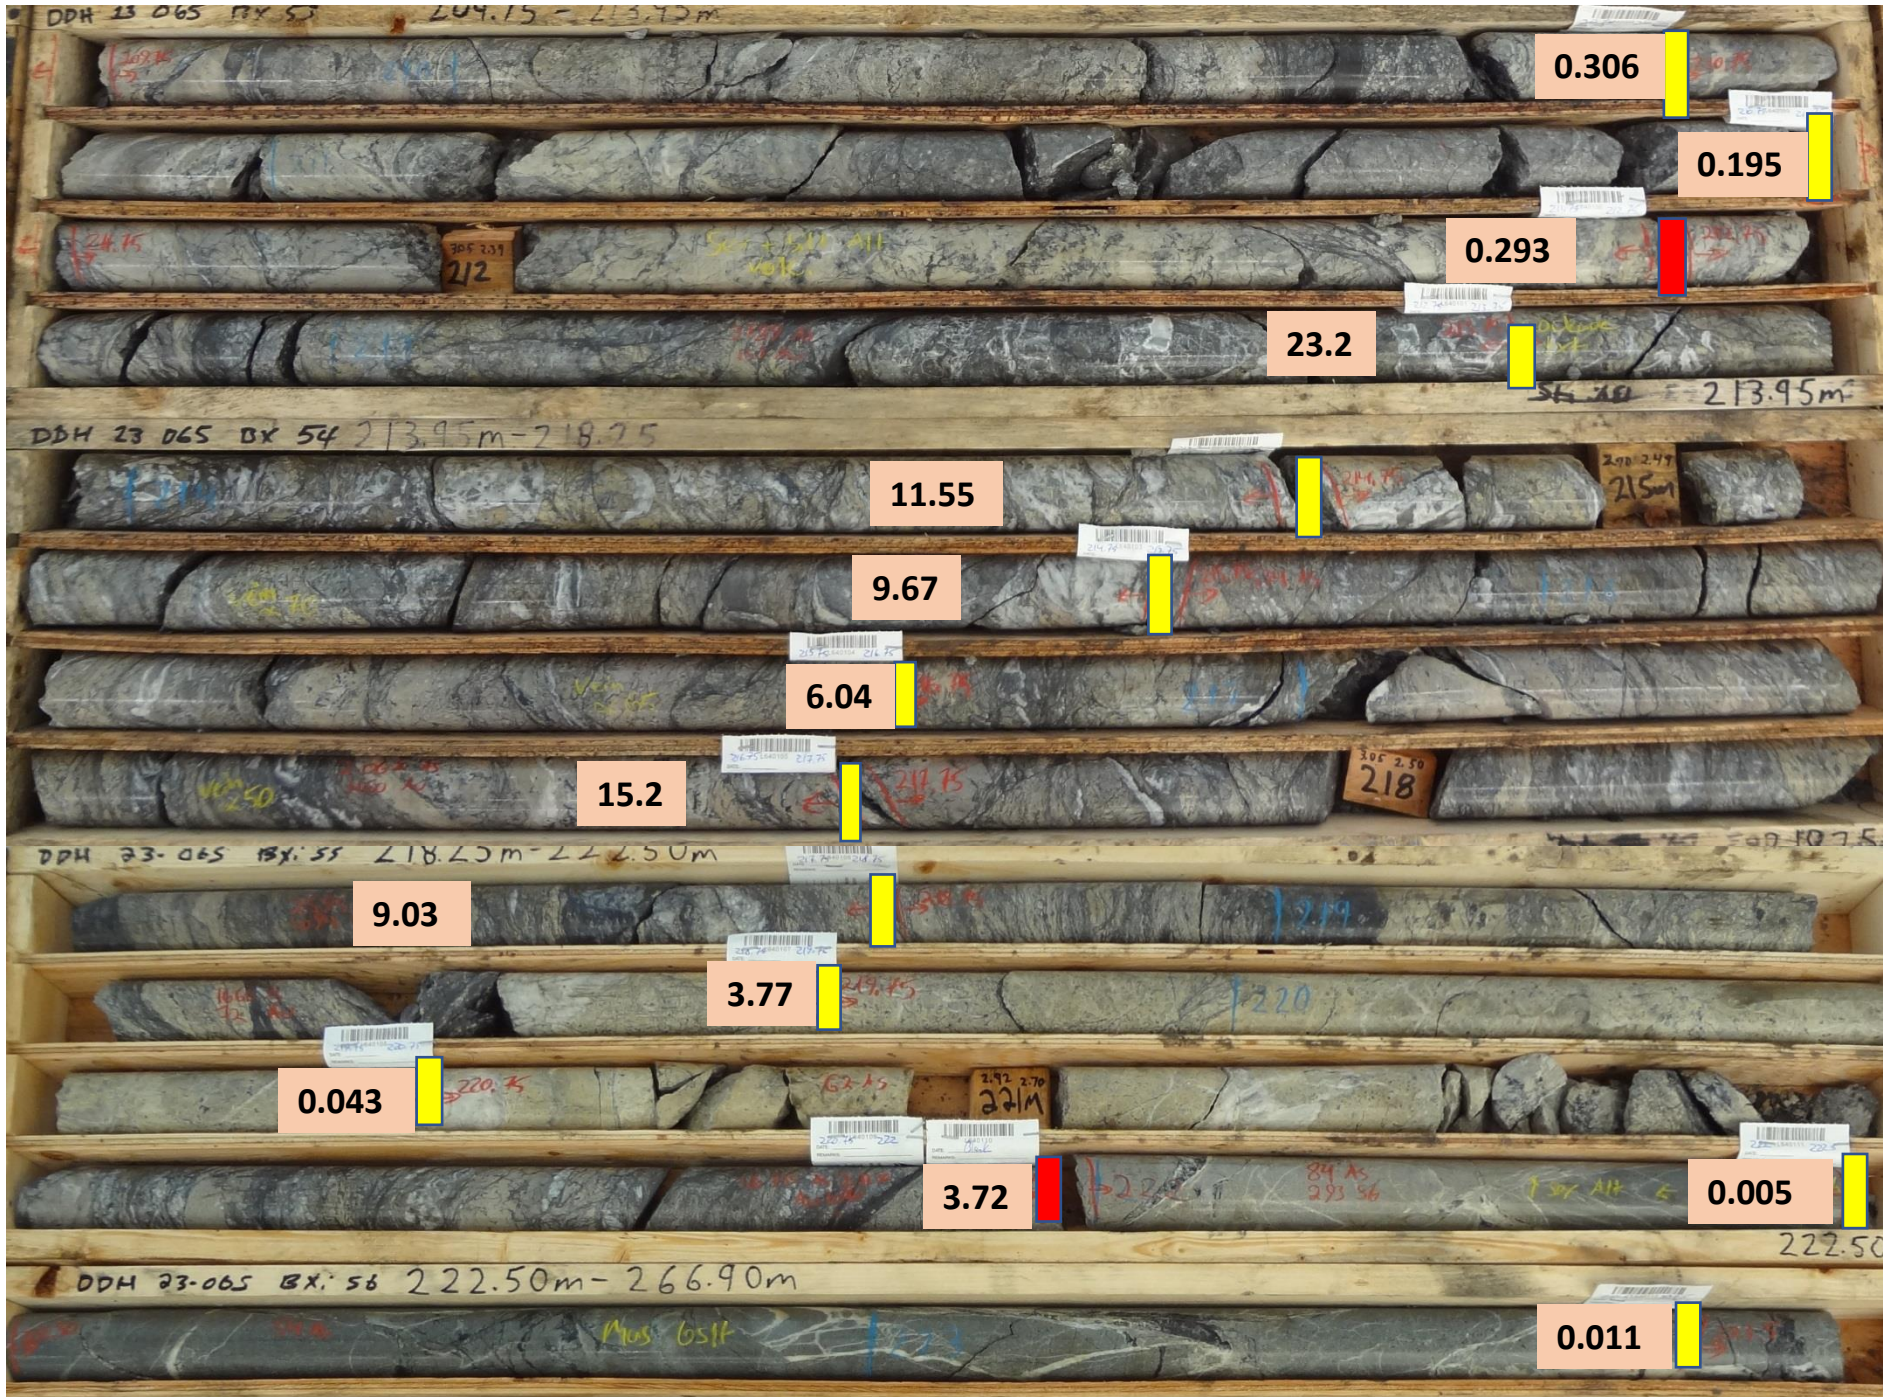

RELIANCE PROJECT

Imperial Zone
DDH23-065

8.98 gpt
Gold over
9.3 m
Including
12.44 gpt
Gold over
6.0 m

= gpt gold