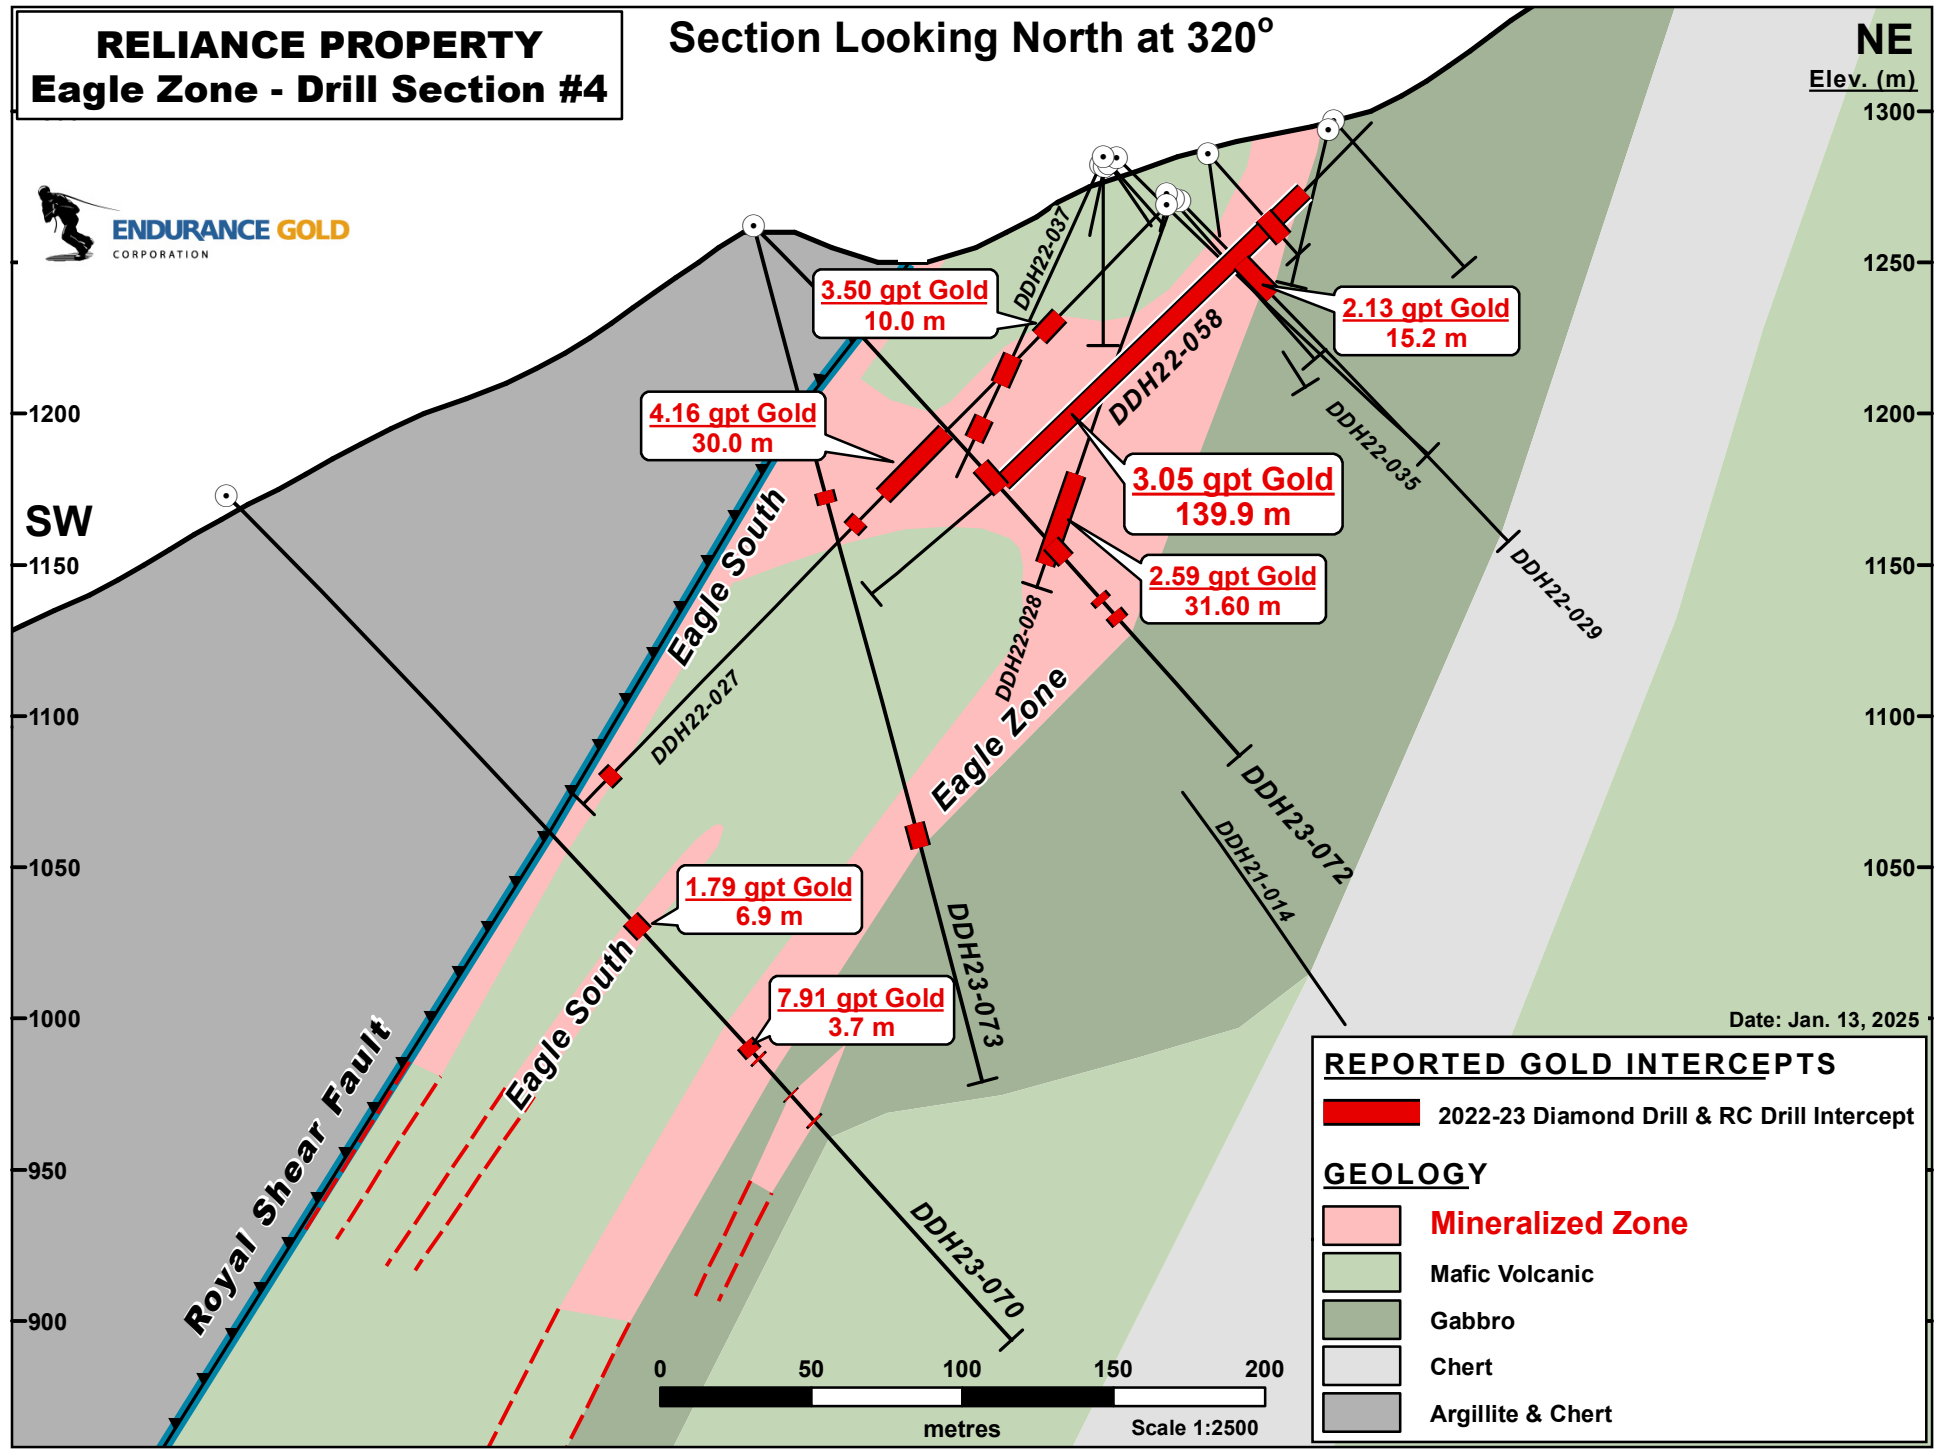

**RELIANCE PROPERTY**  
**Eagle Zone - Drill Section #4**

**Section Looking North at 320°**

Date: Jan. 13, 2025

**REPORTED GOLD INTERCEPTS**

2022-23 Diamond Drill & RC Drill Intercept

**GEOLOGY**

- Mineralized Zone
- Mafic Volcanic
- Gabbro
- Chert
- Argillite & Chert