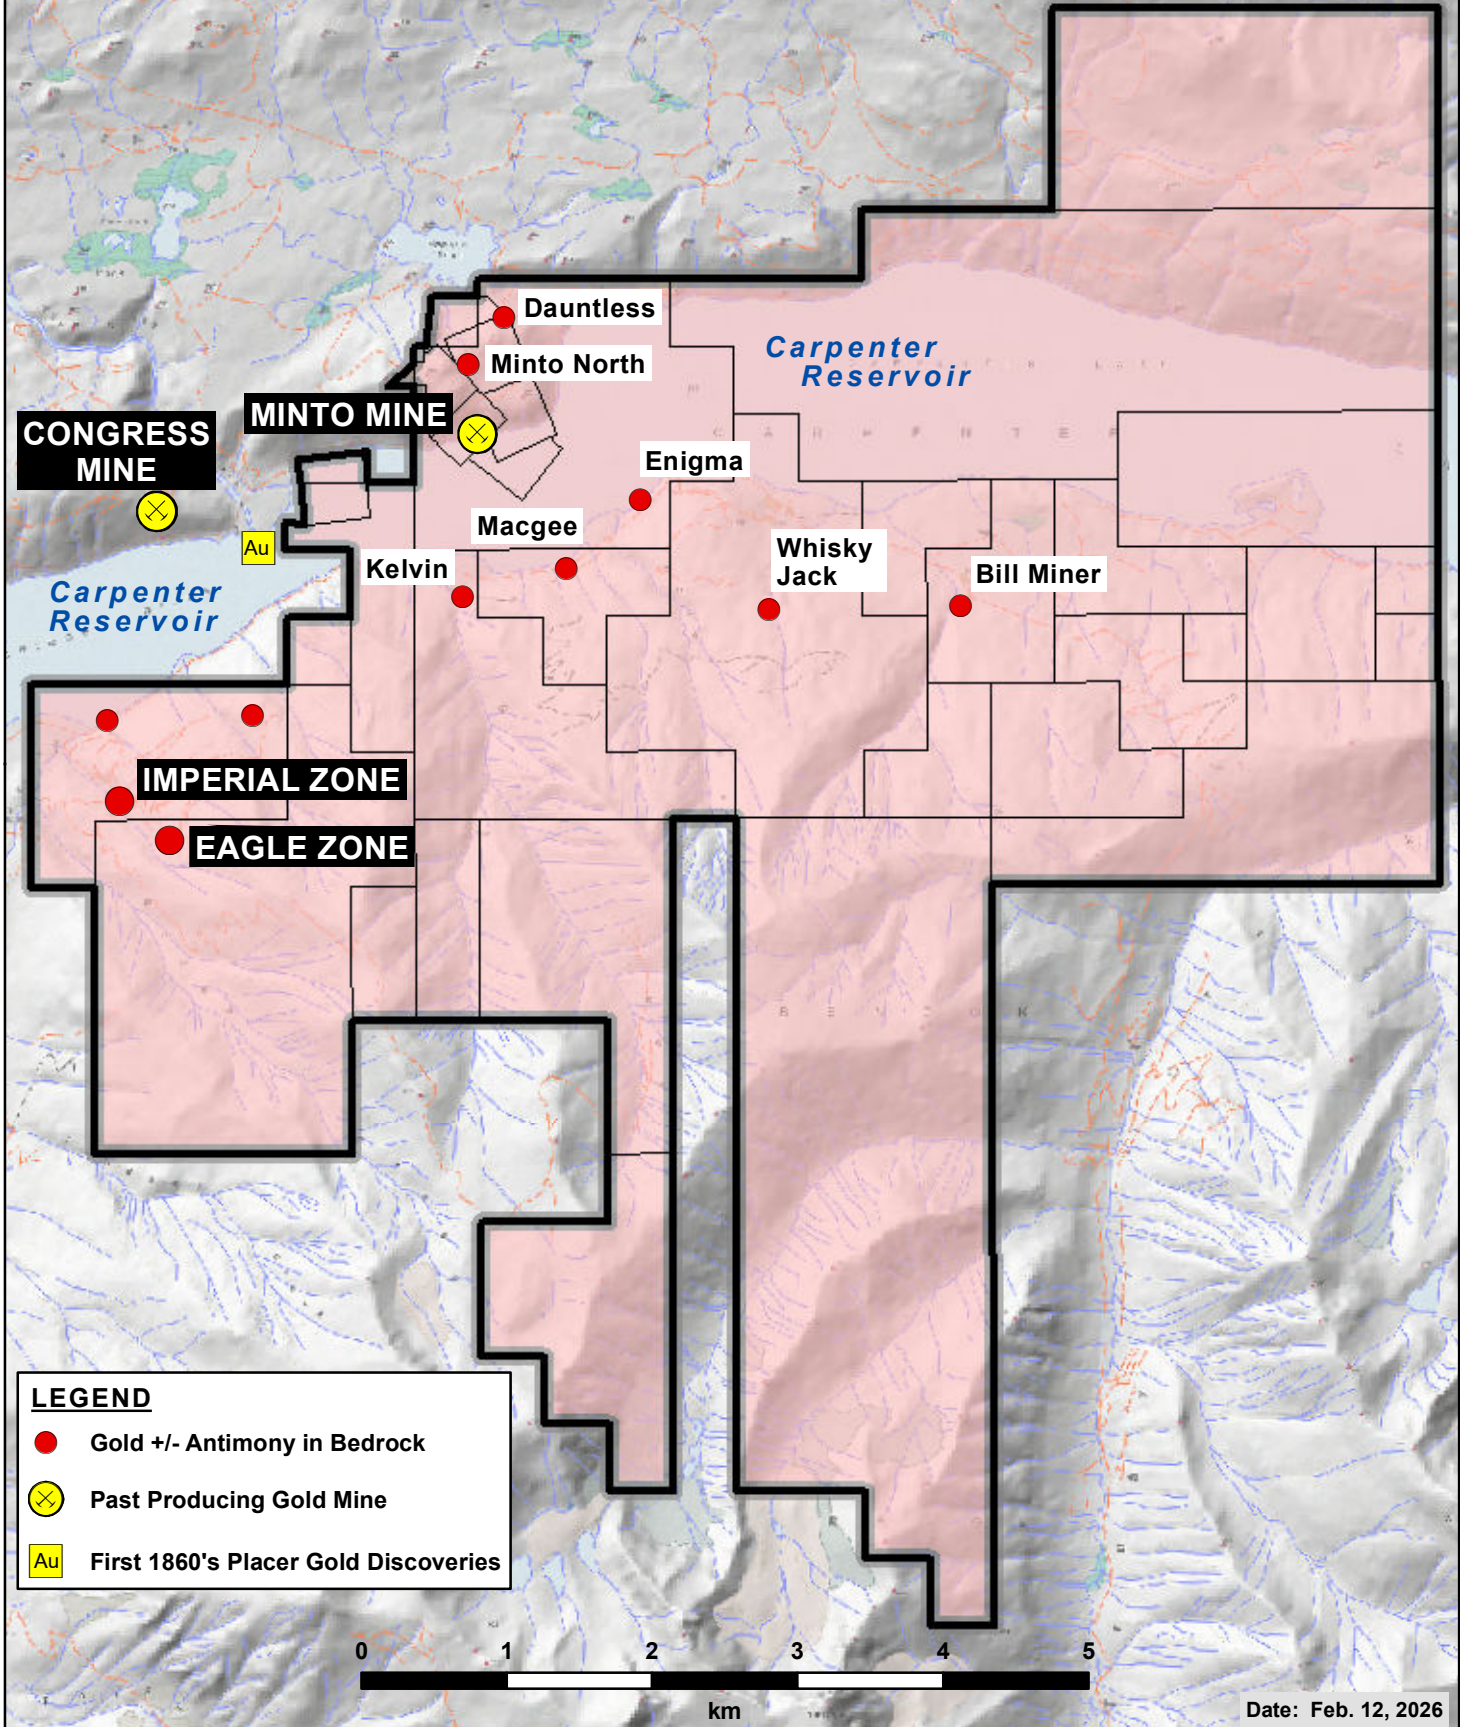

**ENDURANCE GOLD**

CORPORATION

TSX.V - EDG

**RELIANCE GOLD PROJECT, B.C.**  
**Mineral Claims: 5,500 Hectares**  
**100% Owned**

N

Property Boundary

**CONGRESS MINE**

**MINTO MINE**

Dauntless

Minto North

Carpenter Reservoir

Enigma

Macgee

Whisky Jack

Bill Miner

Kelvin

Carpenter Reservoir

**IMPERIAL ZONE**

**EAGLE ZONE**

**LEGEND**

● Gold +/- Antimony in Bedrock

⊗ Past Producing Gold Mine

Au First 1860's Placer Gold Discoveries

Date: Feb. 12, 2026